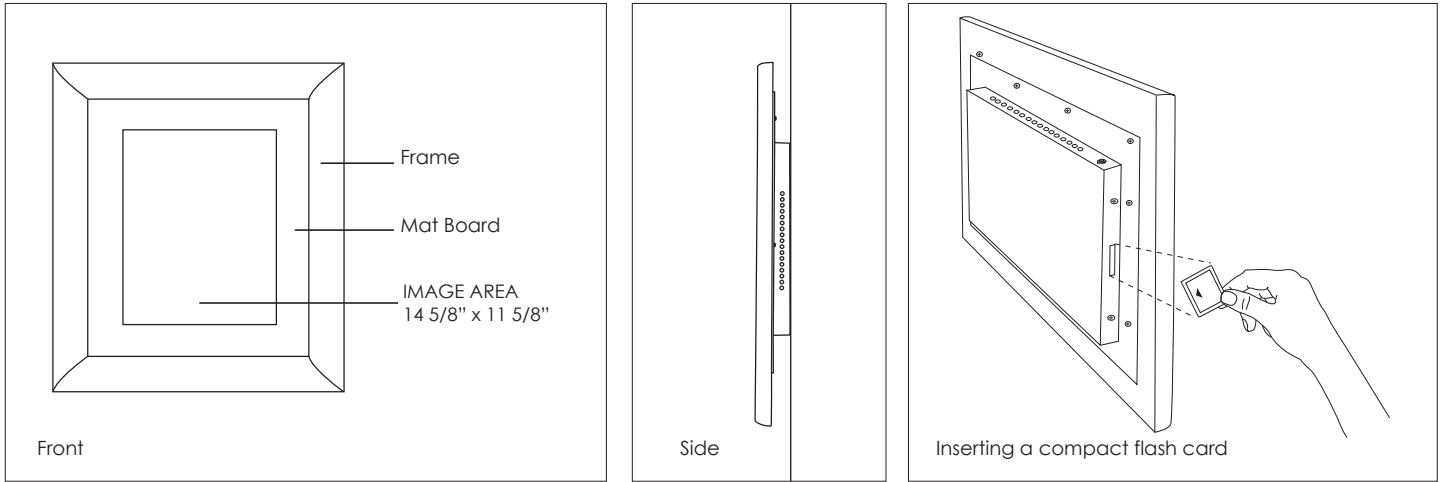

DigitalDisplay

Introducing the new DigitalDisplay from Evolving Communications. A self-contained, plug and play sign that plays both full motion video and slide shows of still images. This easy to implement signage solution enables you to convey your product and brand through a captivating and cutting edge point of sale presence.

DIGITALDISPLAY - 19 INCH

DIGITAL SIGNAGE MADE EASY

- Content you create and control
- Full motion video (Mpeg2)
- Slideshows of static images (jpeg)
- Stereo Sound (MP3 and WAV)
- Remote Control

Content is stored on inexpensive, readily available compact flash cards. Creating content for your DigitalDisplay is as simple as dragging a file from your computer's desktop. There is no complex programming or software to learn. With the DigitalDisplay, you can quickly change content to feature products, specials and themes.

TAILORED LOOKS

The DigitalDisplay comes with a refined and understated frame. Custom surrounds, enclosures and mounts can be engineered to meet the most demanding requirements.

FRAME STYLE	SILVER	CHERRY	EBONY	HONEY OAK
MODEL #	WH19-0001-41	WH19-0001-21	WH19-0001-11	WH19-0001-31
DIMENSIONS	21 1/4" x 24"	22 1/2" x 25 1/4"	22 1/2" x 25 1/4"	22 1/2" x 25 1/4"
VIEWABLE AREA	14 5/8" x 11 5/8"	14 5/8" x 11 5/8"	14 5/8" x 11 5/8"	14 5/8" x 11 5/8"