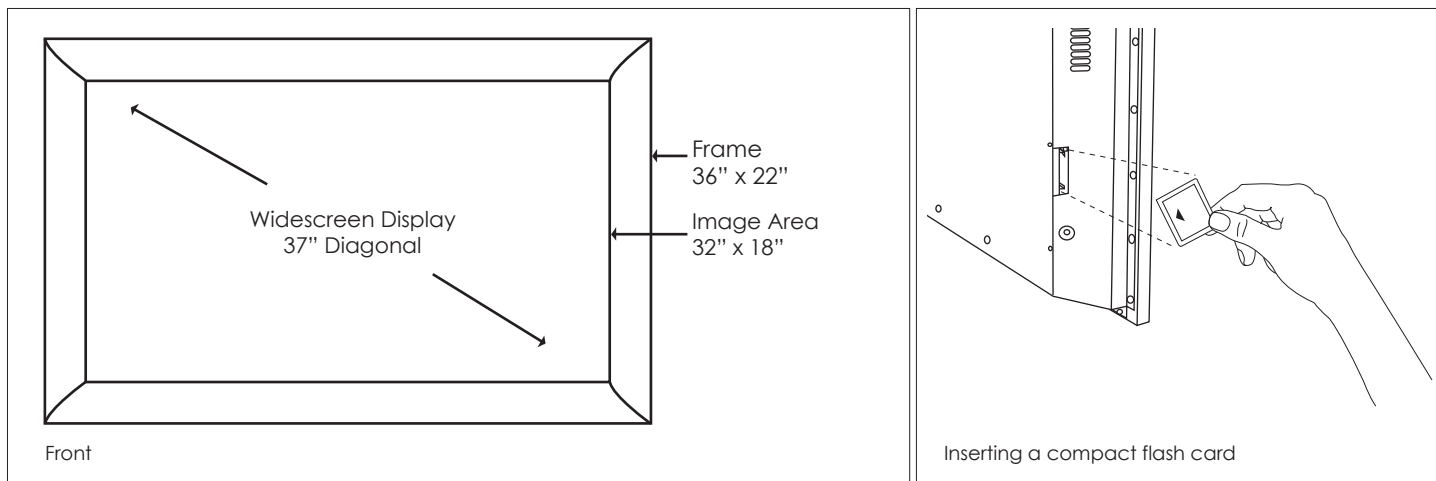

## DIGITALDISPLAY - 37 INCH

Standard Wall Mount

Standard Enclosure

### TAILORED LOOKS

The DigitalDisplay comes with a refined and understated frame. Custom surrounds, enclosures and mounts can be engineered to meet the most demanding requirements.

Content is stored on inexpensive, readily available compact flash cards. Creating content for your DigitalDisplay is as simple as dragging a file from your computer's desktop. There is no complex programming or software to learn. With the DigitalDisplay, you can quickly change content to feature products, specials and themes.